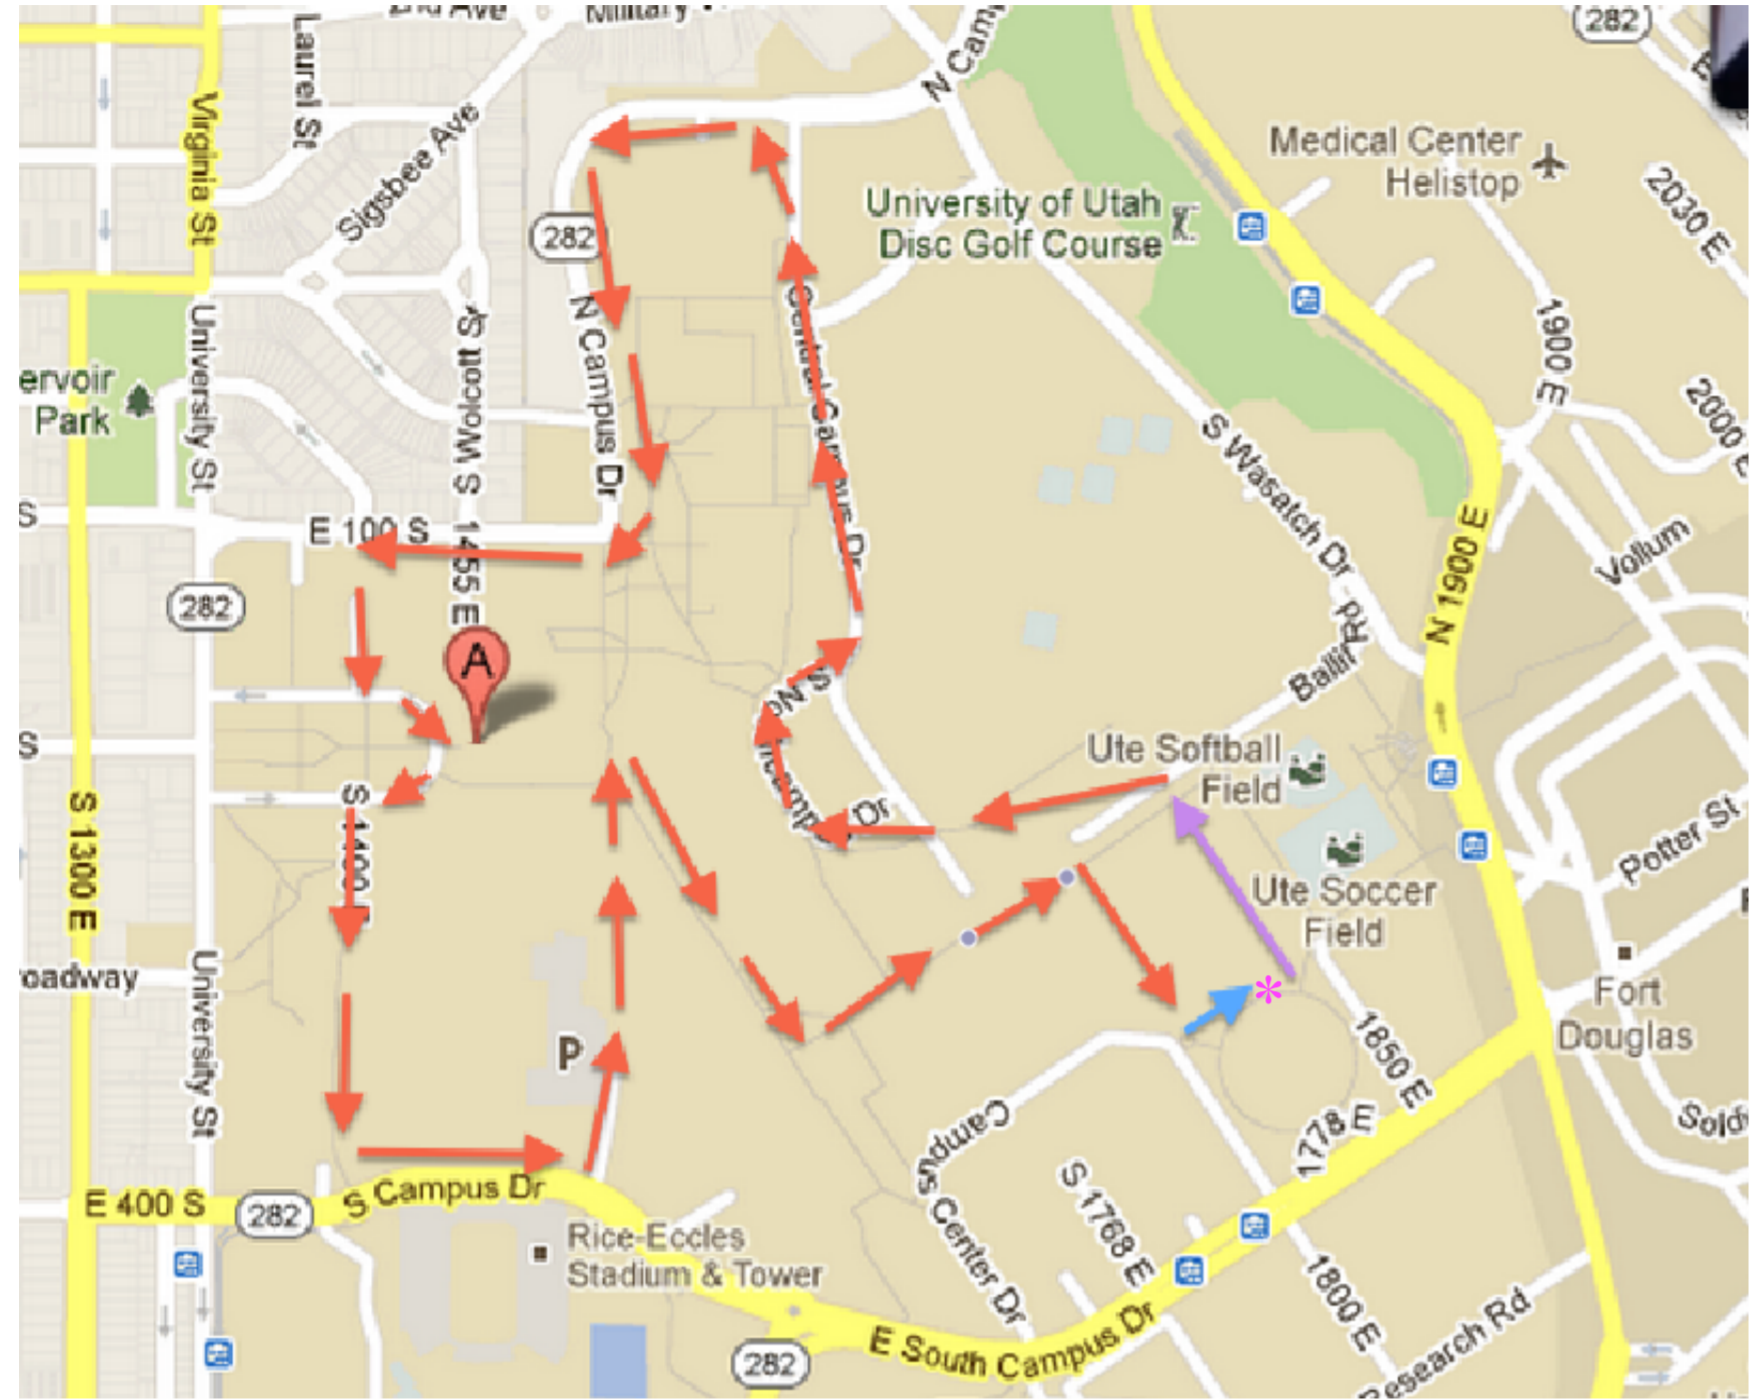

RUNNING COURSE

LEGEND
Purple: BEGINNING
Blue: ENDING
*Transition Zone

BIKING COURSE