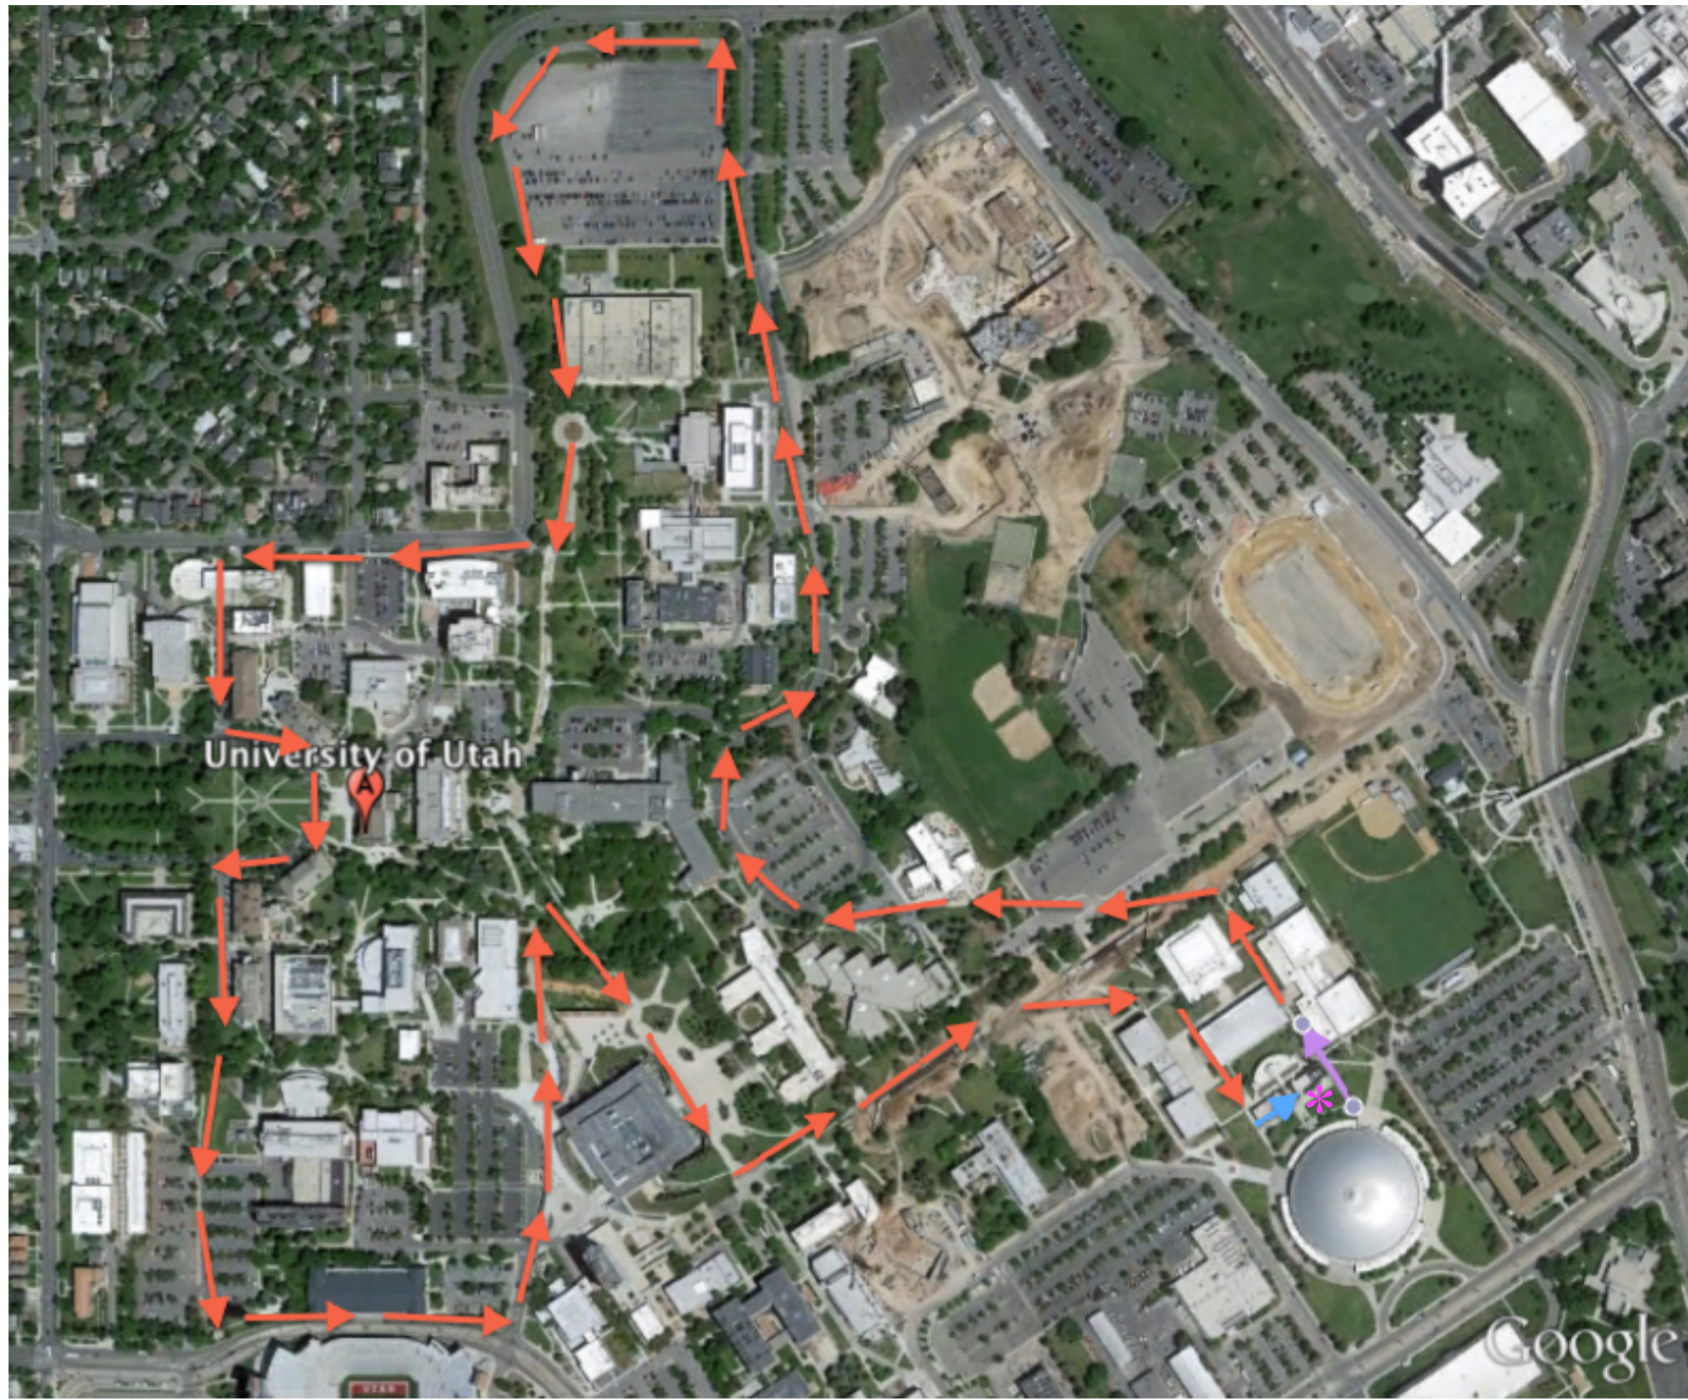

RUNNING COURSE

LEGEND
Purple: BEGINNING
Blue: ENDING
*Transition Zone

BIKING COURSE